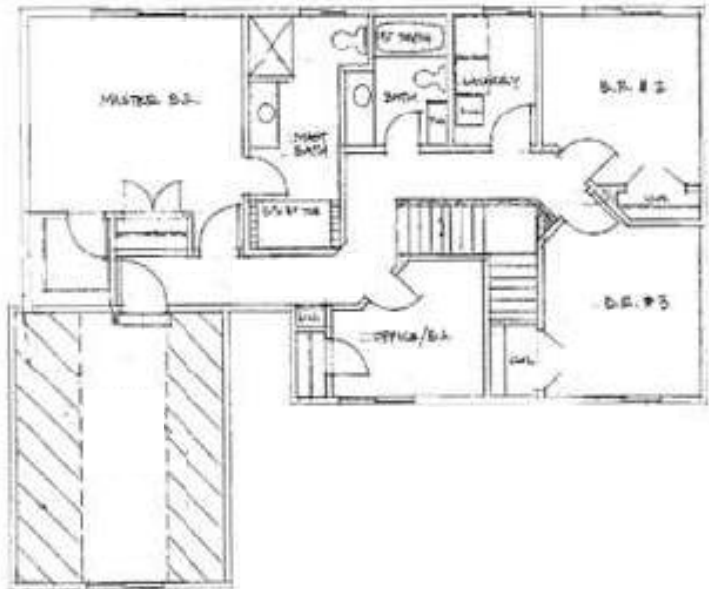

CHAPMAN

HOMES

612-961-0328

The Mont Clair

2068 Square Feet

612-961-0328 | chapmanhomesinc.com | BC638215

Floor plans, materials, products and options are subject to change without notice. Floor plans are rendering and may vary slight from actual homes. Landscaping packages will depend on community.