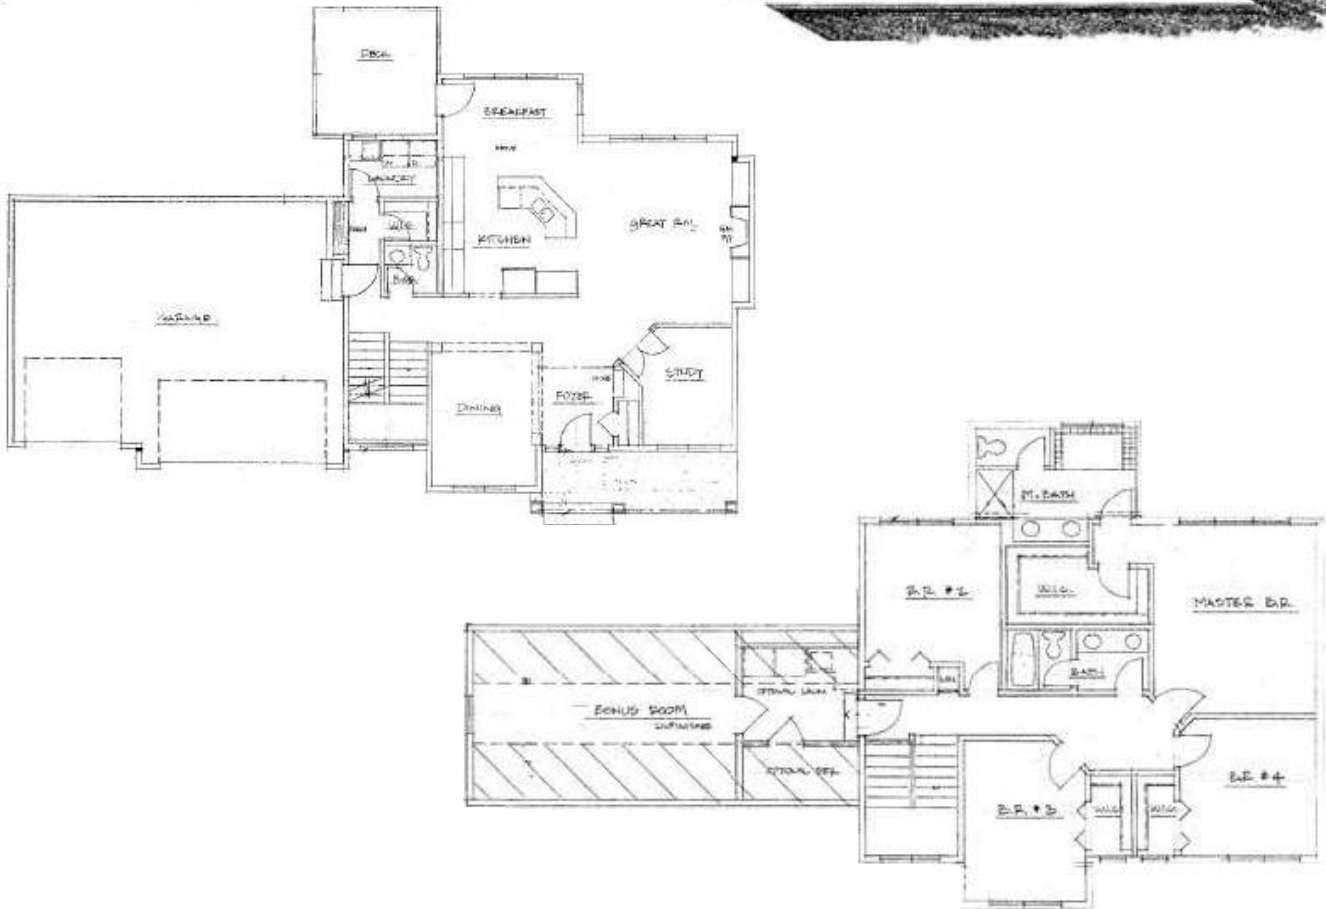

CHAPMAN

HOMES

612-961-0328

Briarwood

2521 Square Feet

612-961-0328 | chapmanhomesinc.com | BC638215

Floor plans, materials, products and options are subject to change without notice. Floor plans are rendering and may vary slight from actual homes. Landscaping packages will depend on community.